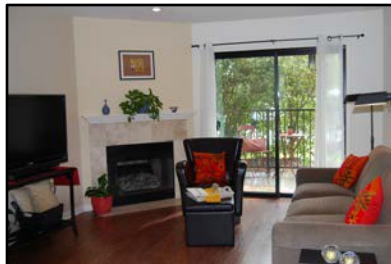

Healdsburg Getaway

**200 Foss Creek Circle #A
Healdsburg, CA**

Price: \$579,000

- 2 bedroom /2 full bath
- Granite counter tops, stainless appliances, in-unit washer/dryer, central air & heat
- Lower corner unit w/patio
- Turn-Key pristine condo
- Walking distance to Healdsburg Plaza, Parkpoint Health Club, restaurants, shops and wine tasting
- **Available to show by appt. only after Tuesday 2/12 – 1hr notice preferred**